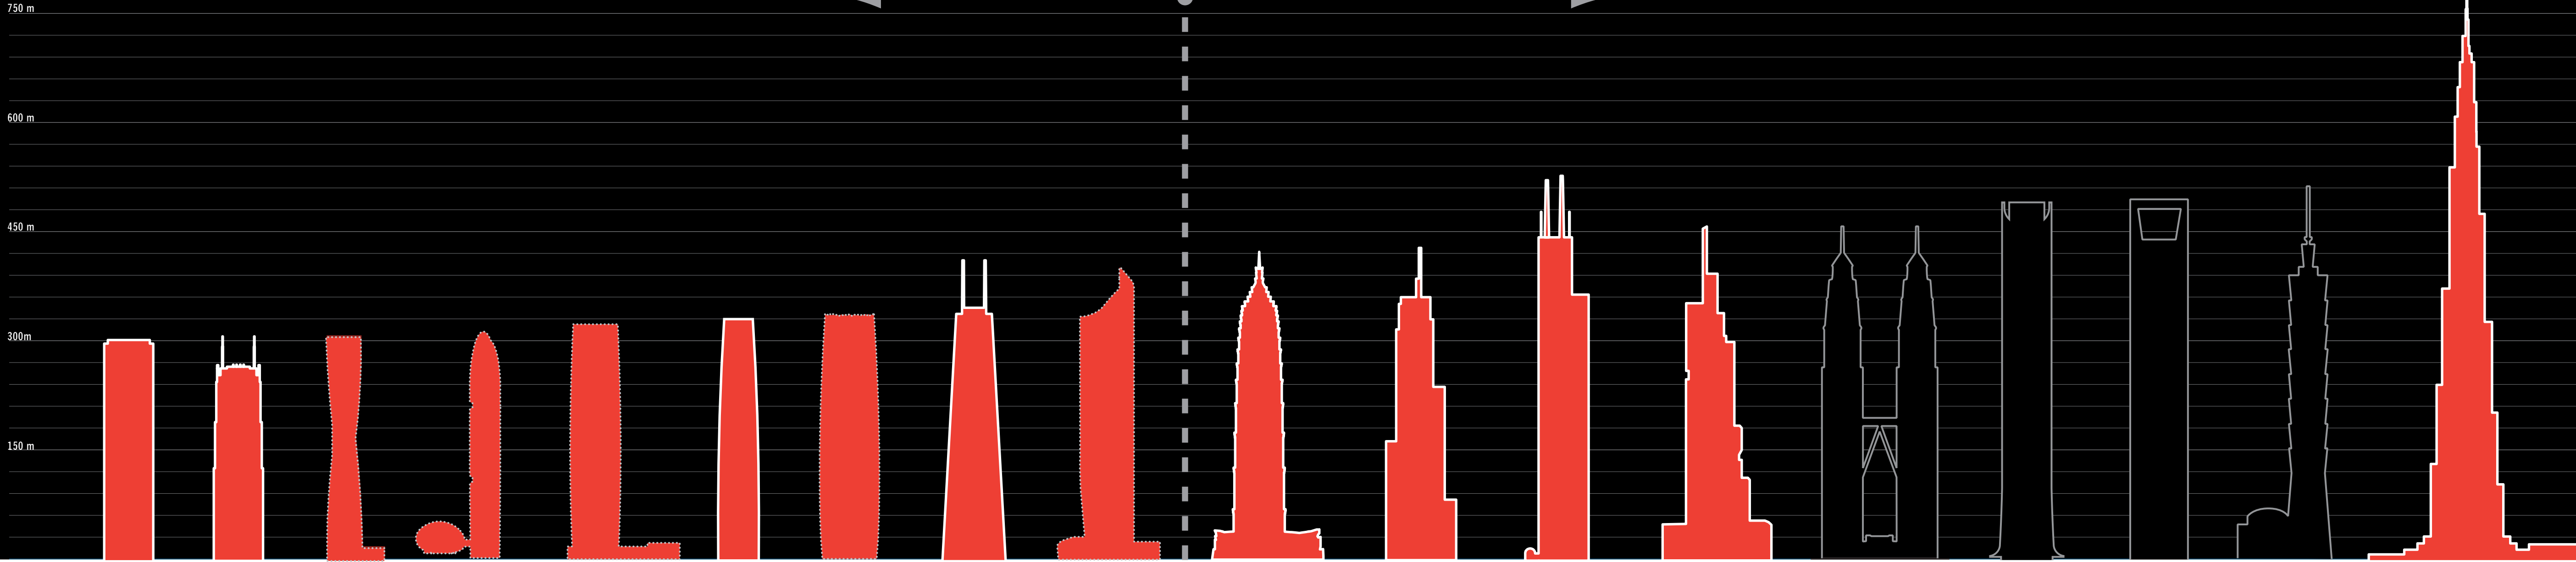

SOM BUILDINGS > 300m TALL

10 TALLEST BUILDINGS IN THE WORLD

	WELLS FARGO PLAZA	AT&T CORPORATE CENTER	INFINITY TOWER	PEARL RIVER TOWER	WHITE MAGNOLIA PLAZA 1	CHINA WORLD TRADE CENTER TOWER III	TIANJIN WORLD FINANCIAL CENTER	JOHN HANCOCK CENTER	AL HAMRA	JIN MAO BUILDING	TRUMP INTERNATIONAL HOTEL & TOWER	WILLIS TOWER (FORMERLY SEARS TOWER)	NANJING GREENLAND FINANCIAL CENTER	PETRONAS TOWER 1 & 2	INTERNATIONAL COMMERCE CENTRE	SHANGHAI WORLD FINANCIAL CENTRE	TAIPEI 101	BURJ KHALIFA
Location	Houston	Chicago	Dubai	Guangzhou	Shanghai	Beijing	Tianjin	Chicago	Kuwait City	Shanghai	Chicago	Chicago	Nanjing	Kuala Lumpur	Hong Kong	Shanghai	Taipei	Dubai
Year Built	1983	1989	2011	2010	2012	2009	2010	1969	2010	1999	2009	1974	2010	1998	2010	2008	2004	2010
Height	302 m	307 m	307 m	310 m	320 m	330 m	337 m	*344 m	412 m	421 m	423 m	*442 m	450 m	452 m	484 m	492 m	508 m	828 m

* BUILDING HEIGHT DOES NOT INCLUDE BROADCAST ANTENNAS

The World's Tallest Buildings